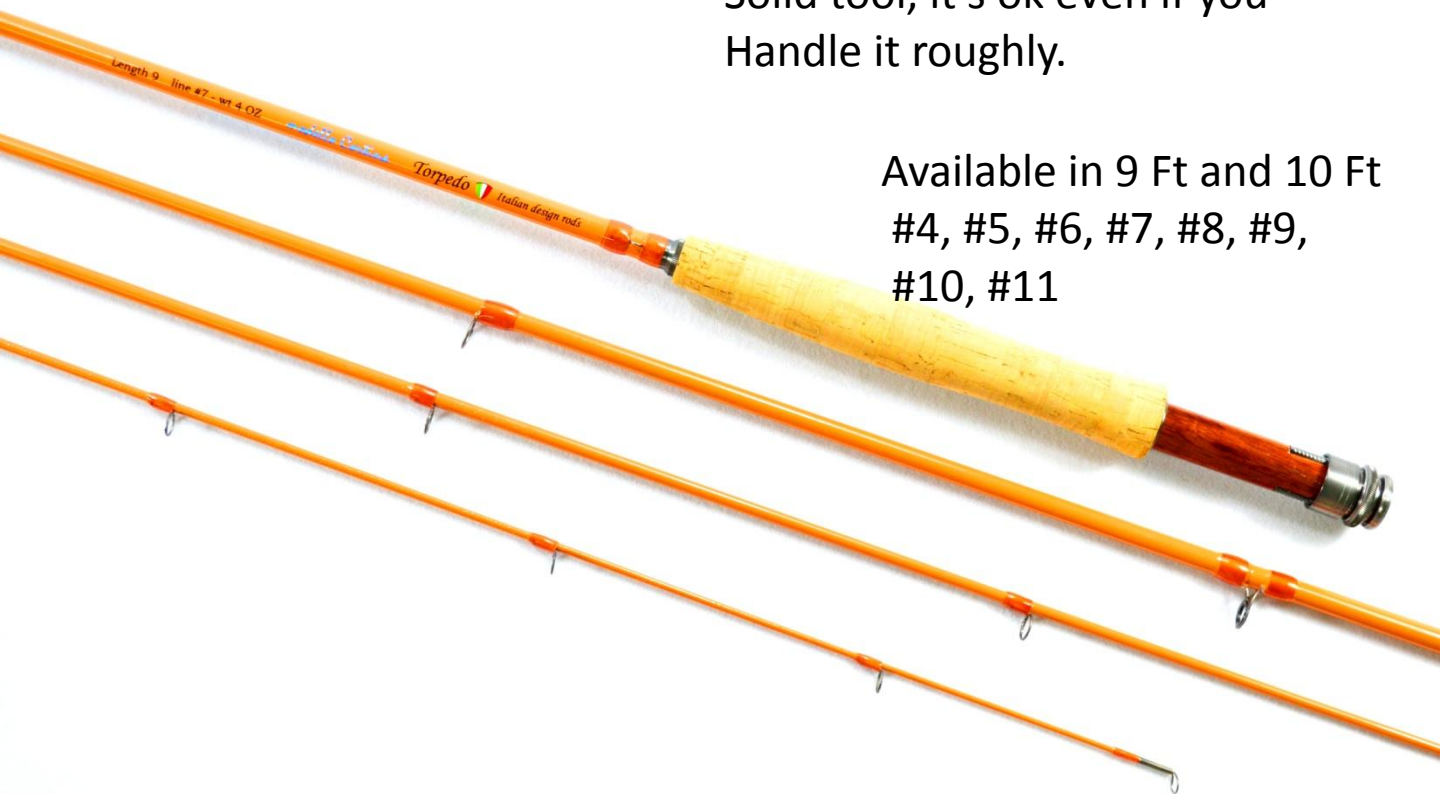

This fishing rod will get the job done with windy days And heavy fish.

Powerful casting action and Solid tool, it's ok even if you Handle it roughly.

Available in 9 Ft and 10 Ft
#4, #5, #6, #7, #8, #9,
#10, #11