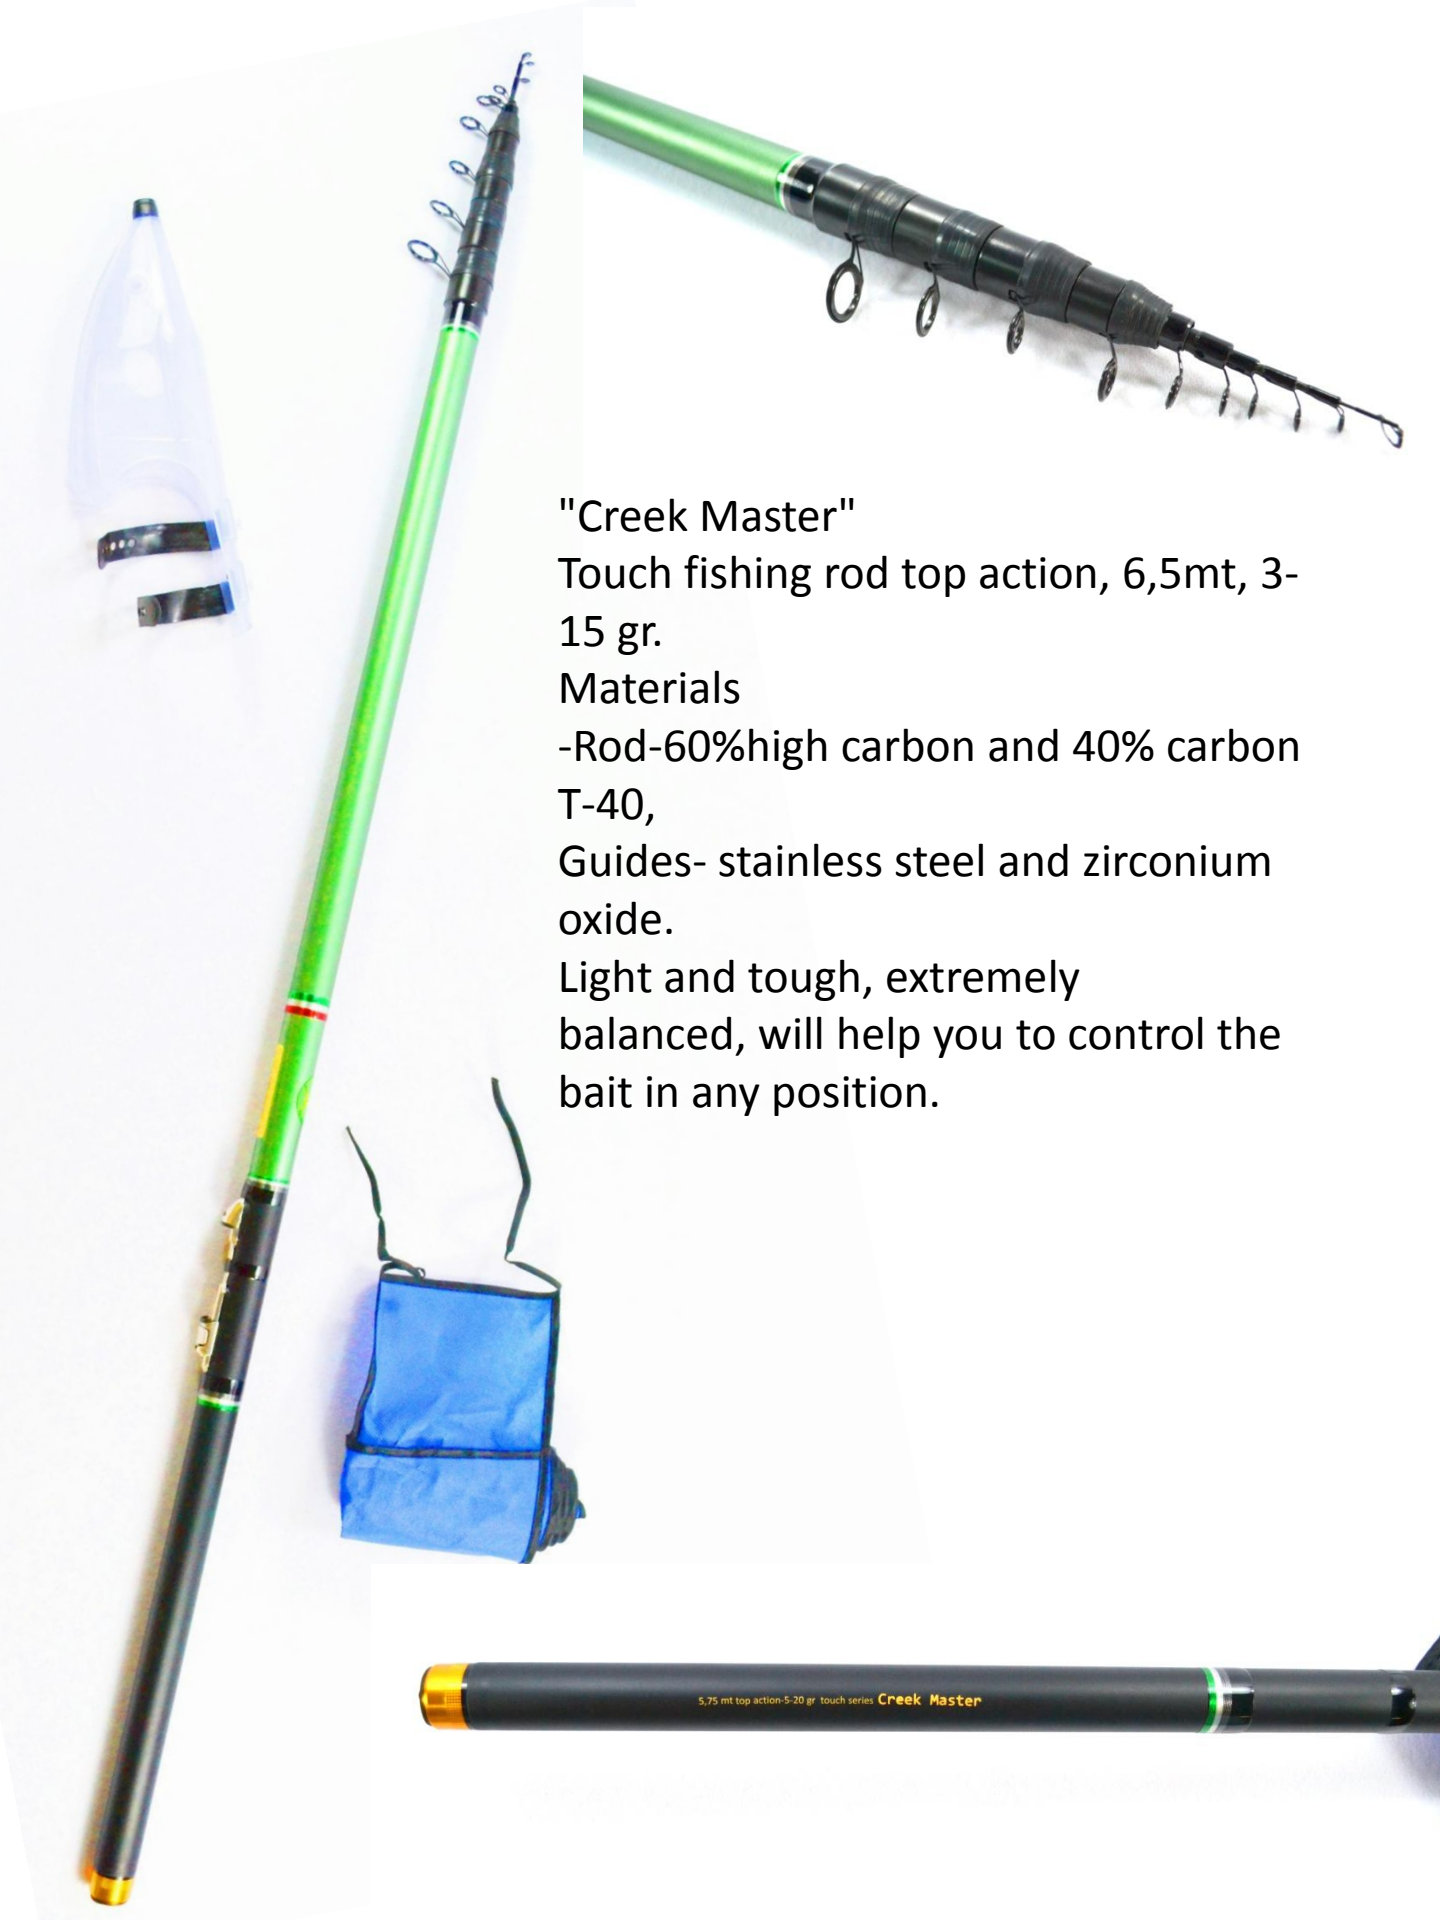

Outstanding performance
Jigging rod.
188 cm allows to manage
large fish also when they
try to go under the boat.
Very light and resistant.
The vertical grip handle
stabilizes the rod during the
feeling action, making easier
the fishing action
A real great fishing tool.

“Paloma Multicool”

Length: 183cm 6ft

Line weight: 20+ LBS

Rod strength: 20 LBS

Use on the boat for:
Medium-Heavy Spinning
Light - Medium Jigging
Light-medium trolley
Bottom fishing
Baiting (sabiki and so on..)
Kayak fishing

This rod is a multi-purpose tool,
useful any time you think about
fishing.

“Sea Power”

- Length: 360cm 12ft
- Line weight: 20+ LBS
- Rod strength: 20 LBS
- Cast from 20 to 60 gr.
- Rod: High modulus Carbon
- Anti static grip handle
- Reel seat with reinforcement in - aluminum and stainless steel
- Guides: frame in Stainless Steel and SIC pass line

This rod is designed to cast at great distance, manage large fish and keep up with demanding fishing conditions like rough seas and rocky bottoms.

Sensible tip through a tense top action

"Creek Master"

Touch fishing rod top action, 6,5mt, 3-15 gr.