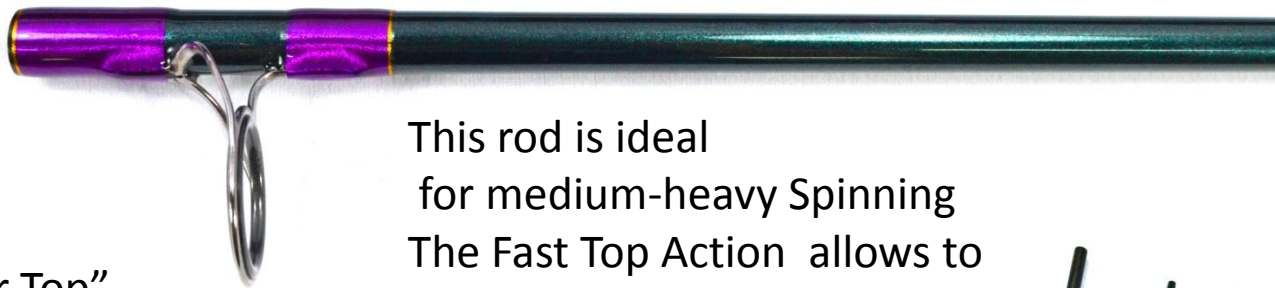

“Bonzer Top”

- -Length: 305 cm / 10 Ft
- -Cast from 15 to 40 gr.
- -Line weight: up to 25 lbs
- -Fast Top action
- -Body in High grade carbon Graphite
- -Reel seat in extra light aluminium
- -Stainless Steel guides
- -SIC ceramics

This rod is ideal for medium-heavy Spinning. The Fast Top Action allows to always keep control of the bait even at long distance and feel immediately the fish touch. Very tense body and tip, handy and light doesn't feel like a 3.05 mt rod.