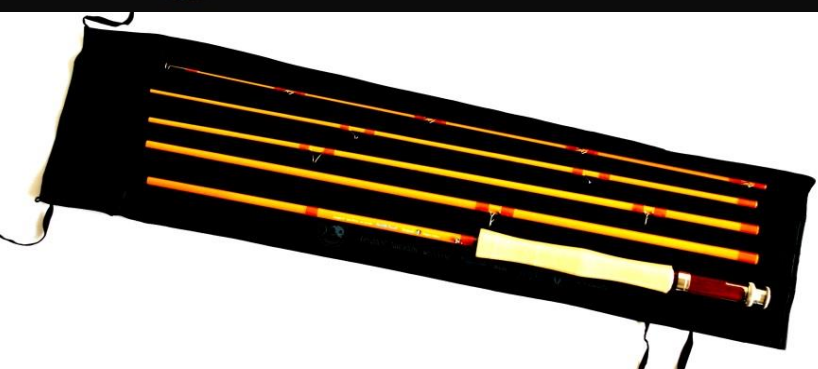

*We fish in every corner of the World,
in order to refine for you
the most efficient tools for the environments
you will be fishing in*

Fly fishing

Length 9' line #5/6 - wt 3,5 OZ *Modello Travel Torpedo*  *Disegno Italiano*

Modello Travel

9 ft, 5 sections, #5-6
 A grade cork handle,
 Titanium guides, craft finishing
 Easy airport check-in (60cm/22in)

Modello Travel	2.7mt	9ft	#5/6
Modello Travel	3mt	10ft	#5/6
Modello Travel	3mt	10ft	#7/8
Travel Fly	2.7mt	9ft	#5/6

Travel fly

9 ft, 5 sections, #5-6
 A grade cork handle, titanium
 guides, extra carbon coating for
 extra line push, craft finishing
 Easy airport check-in (60cm/22in)

Modello Cortina

4 sections, A grade cork handle,
Titanium guides,
High Carbon BODY with FIBER GLASS-LIKE action,
craft finishing

Modello Cortina	2.7mt	9ft	#5/6
Modello Cortina	2.7mt	9ft	#7/8
Modello Magica	2.7mt	9ft	#5
Modello Magica	2.7mt	9ft	#6
Modello Magica	3mt	10ft	#5
Modello Magica	3mt	10ft	#6
Modello Magica	3mt	10ft	#8

Modello Magica