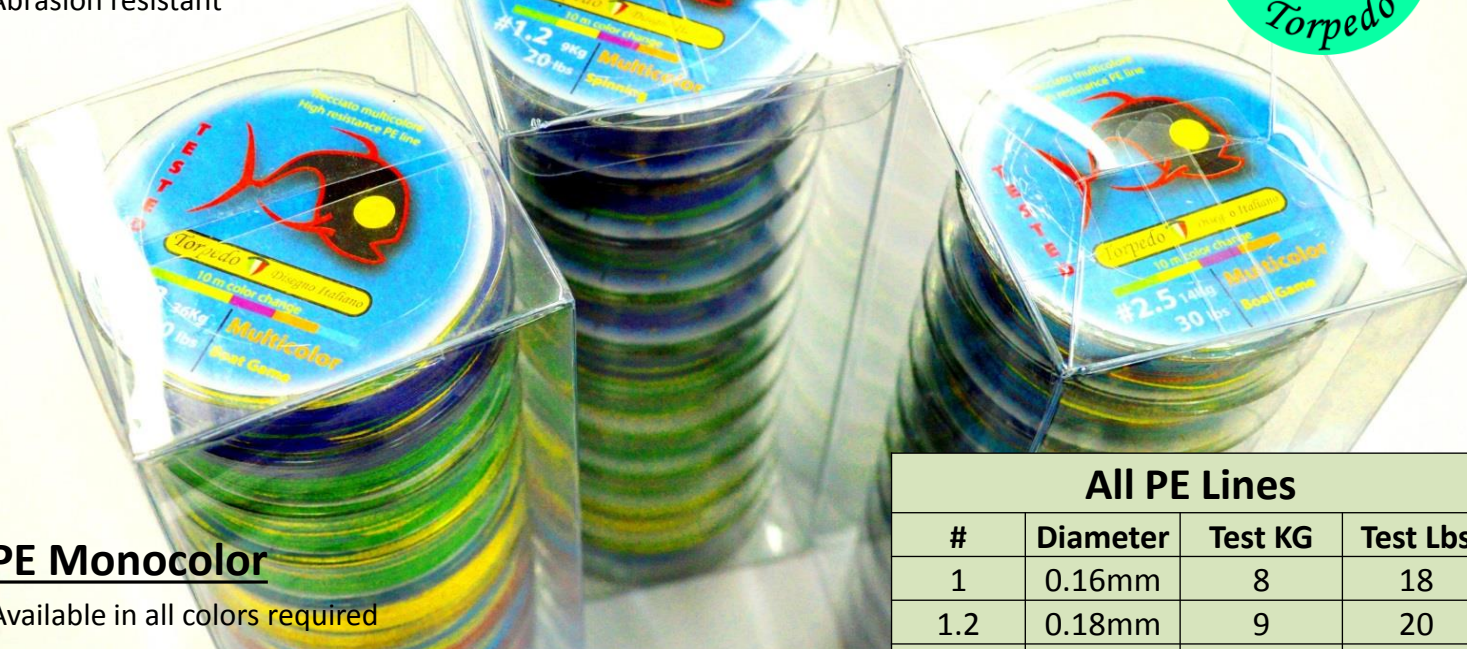

PE Multicolor

Distance Indicator: 10 mt color change
Great knot resistance
Abrasion resistant

PE Monocolor

Available in all colors required

All PE Lines

#	Diameter	Test KG	Test Lbs
1	0.16mm	8	18
1.2	0.18mm	9	20
1.5	0.20mm	10	22
2	0.22mm	12	28
2.5	0.24mm	14	30
3	0.26mm	17	36
3.5	0.28mm	18	40
4	0.30mm	20	45
5	0.33mm	23	50
6	0.36mm	27	60
7	0.40mm	30	70
8	0.45mm	36	80
10	0.48mm	45	120
12	0.50mm	57	135
15	0.56mm	68	150

Nylon "Mare"

Casting line for bait fishing
Abrasion resistant
No memory
High knot resistance
All colors available