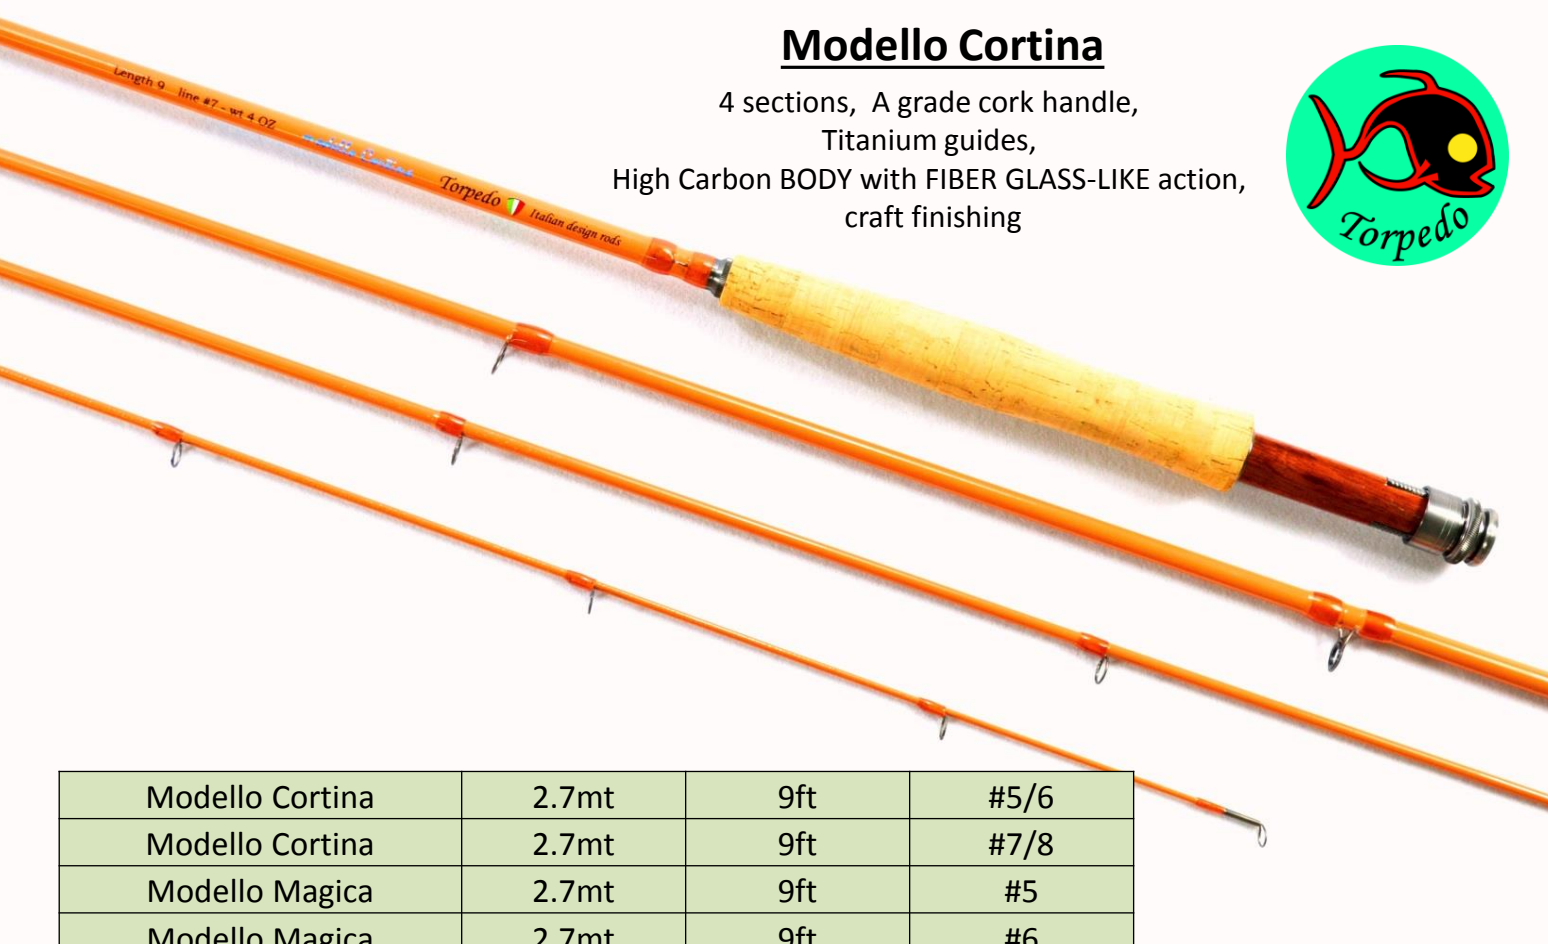

Modello Travel

9 ft, 5 sections, #5-6
 A grade cork handle,
 Titanium guides, craft finishing
 Easy airport check-in (60cm/22in)

Modello Travel	2.7mt	9ft	#5/6
Modello Travel	3mt	10ft	#5/6
Modello Travel	3mt	10ft	#7/8
Travel Fly	2.7mt	9ft	#5/6

Travel fly

9 ft, 5 sections, #5-6
 A grade cork handle, titanium
 guides, extra carbon coating for
 extra line push, craft finishing
 Easy airport check-in (60cm/22in)

Modello Cortina

4 sections, A grade cork handle,
Titanium guides,
High Carbon BODY with FIBER GLASS-LIKE action,
craft finishing